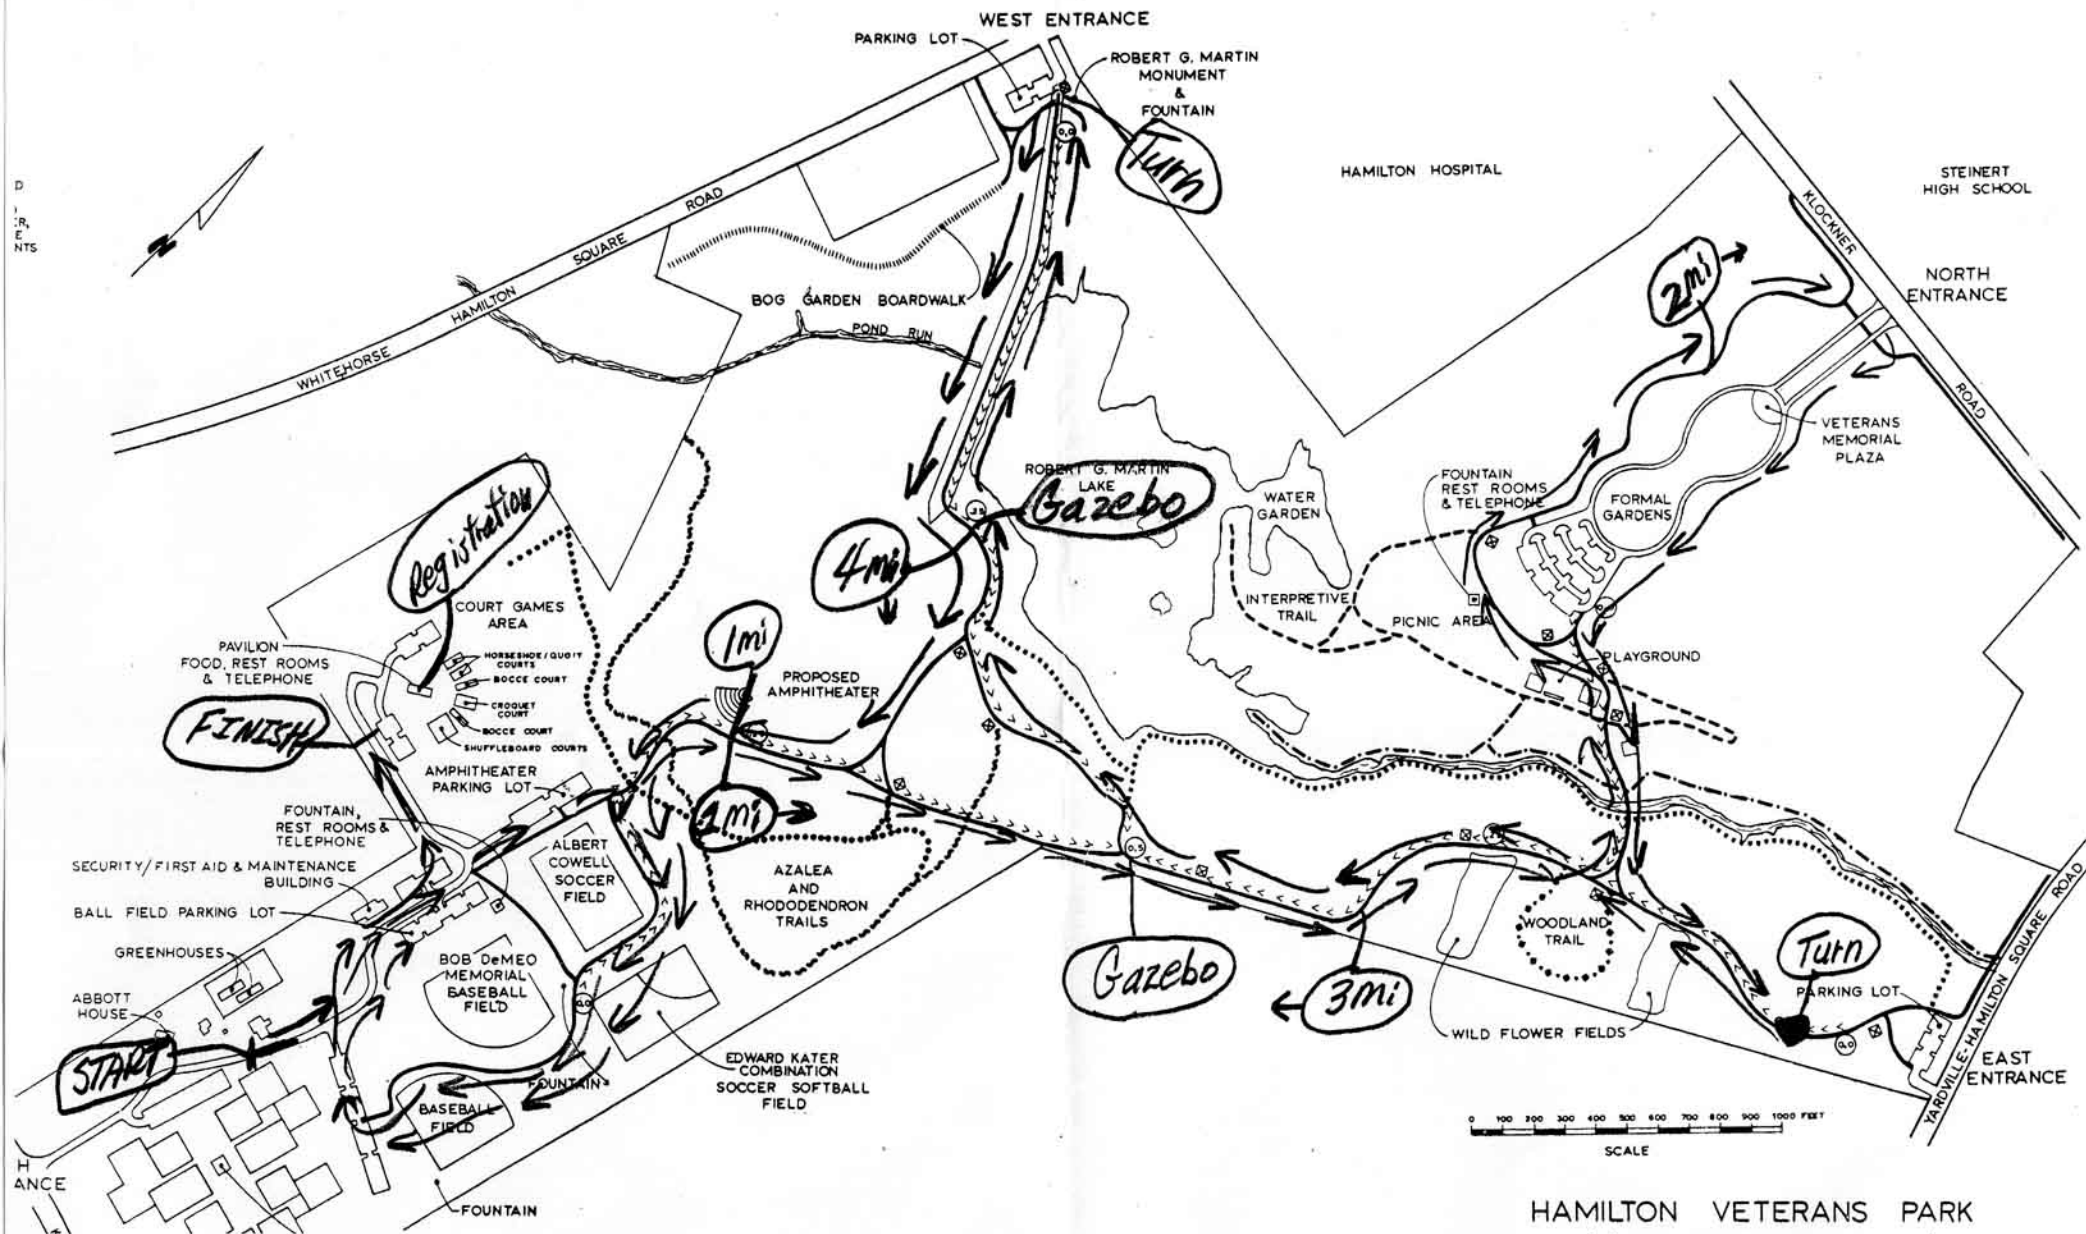

D
R.
E
NTS

measured + USATF certified by:
 Baldasari + Leestma
 12/30/2007

Course Note: Entire course is within the confines of Hamilton Vets Park on the Bike Path and access roads. The Bike Path which encircles the Demeo baseball field & Crowell soccer field is traversed clockwise twice - once going out from start and again prior to finishing.

HAMILTON VETERANS PARK
 Alternate 5 mile
 Course Map
 Hamilton, NJ
 NJ07031 LMB
 Expires 12/31/2017